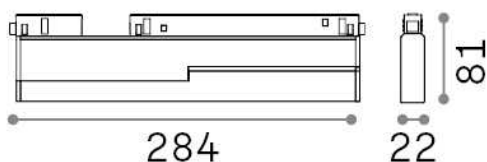

General info

Technical - Systems

Indoor track mounted adjustable and dimmable linear fitting with integrated LED sources and direct light emission

Ean	8021696286129
Item	EGO FLEXIBLE WIDE 07W 3000K DALI WH
Installation	Ego profile
Guarantee	5 years
Gross weight	0.6 kg
Volume	0.0032 m ³

Technical info

Net weight	0.49 kg
Insulation class	III
Protection index	IP20
Compliance	CE
Operating temperature	0° ~ +40 °C
Full load efficiency	X
Dimmer	1, DALI
Power output	48 V DC
Power supply	Required, remoted, not included NO, elettronico
Adjustability	vert. 0°-90°
Accessories not included	Ego profile

Source info

Integrated source	Integrated LED module
Replaceable source	Replaceable (by qualified operators only)
Power	7 W
Emission	Direct
Max consumption	max 7 W
Features LED	LED SMD SAMSUNG
CCT LED	3000 K
Duration LED (t. 25°c)	50000 h
CRI	> 90
SDCM	3
Light beam	110°
Light beam flux	850 lm
Useful light flux	640 lm
Photobiological risk	1
Standby power	< 0.50 W